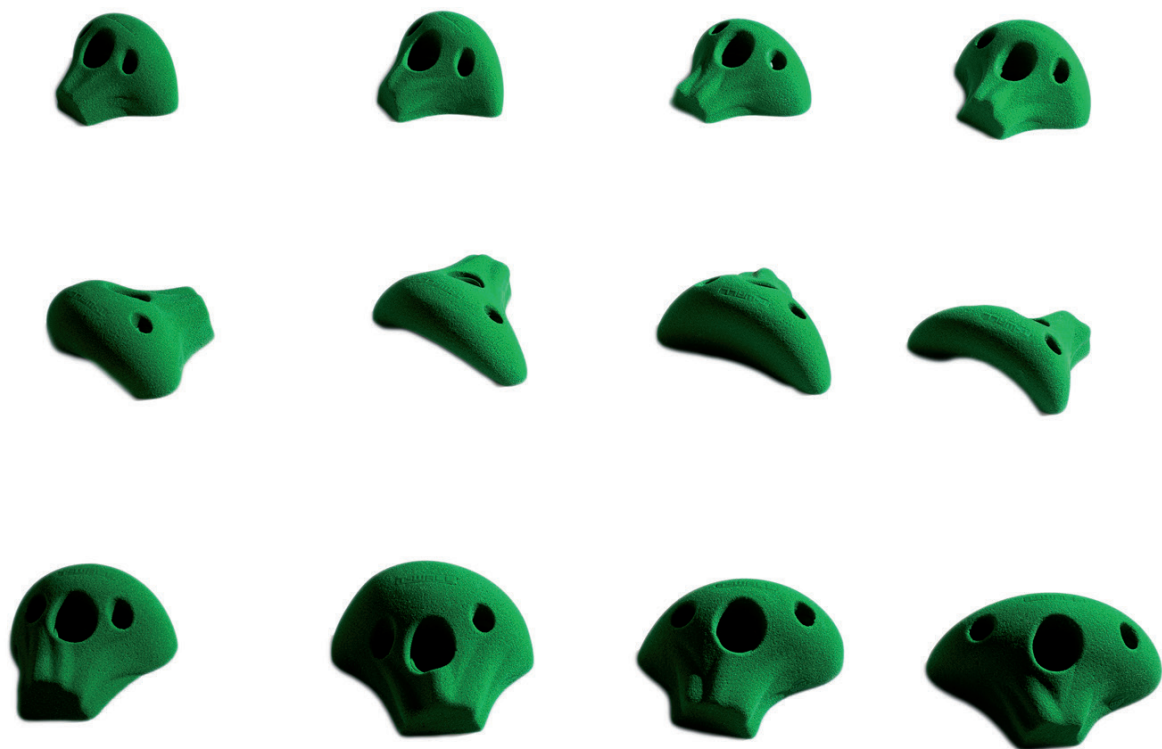

Scale: 7 cm

RAIN FOREST 3

M

12 pieces

Scale: 7 cm

RAIN FOREST 4

S

12 pieces