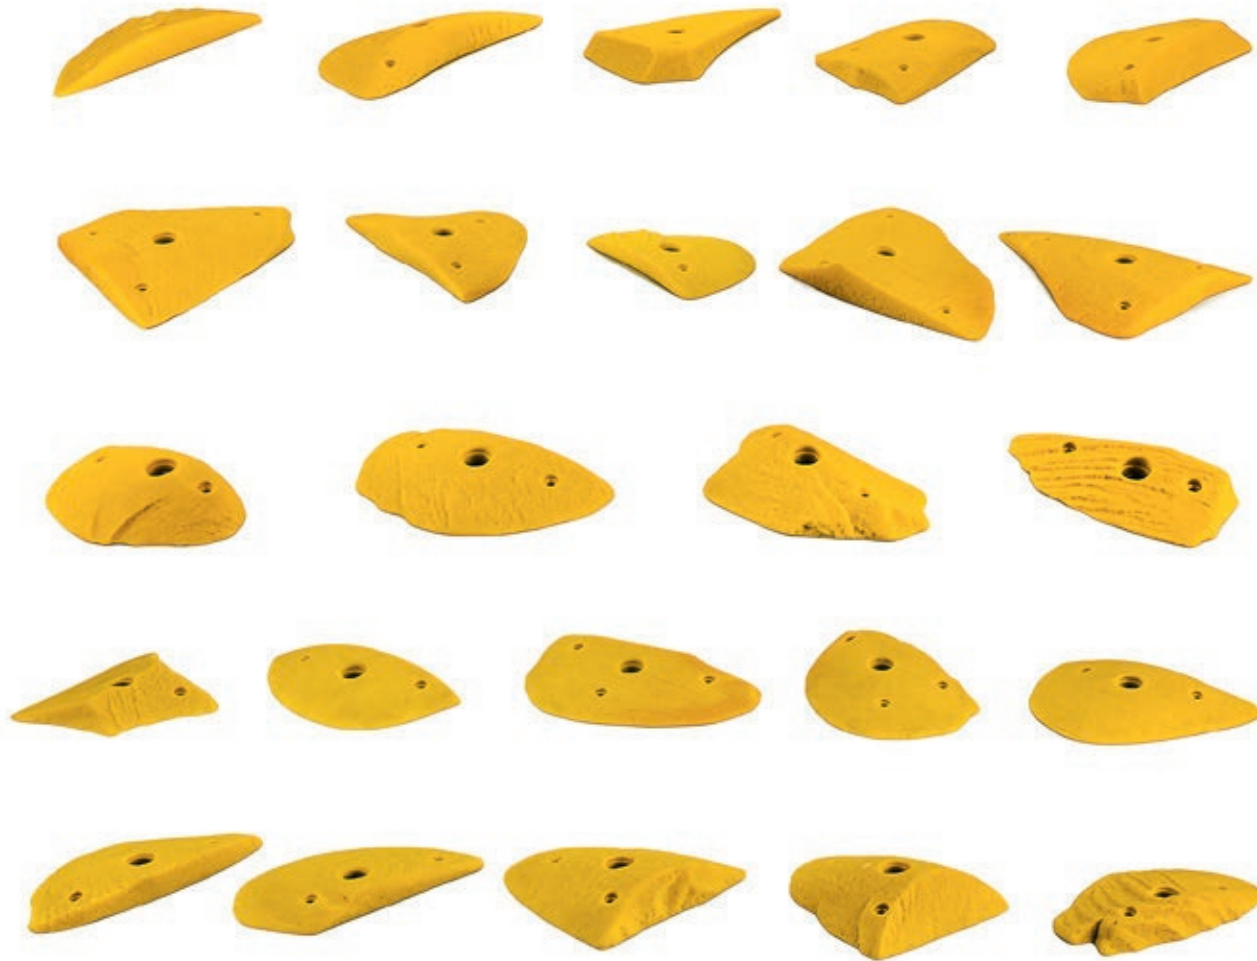

L

18 pieces

Scale: 7 cm

LIGHT CRUSHER 3

L

24 pieces

Scale: 7 cm

ESSENTIAL CRUSHER 1