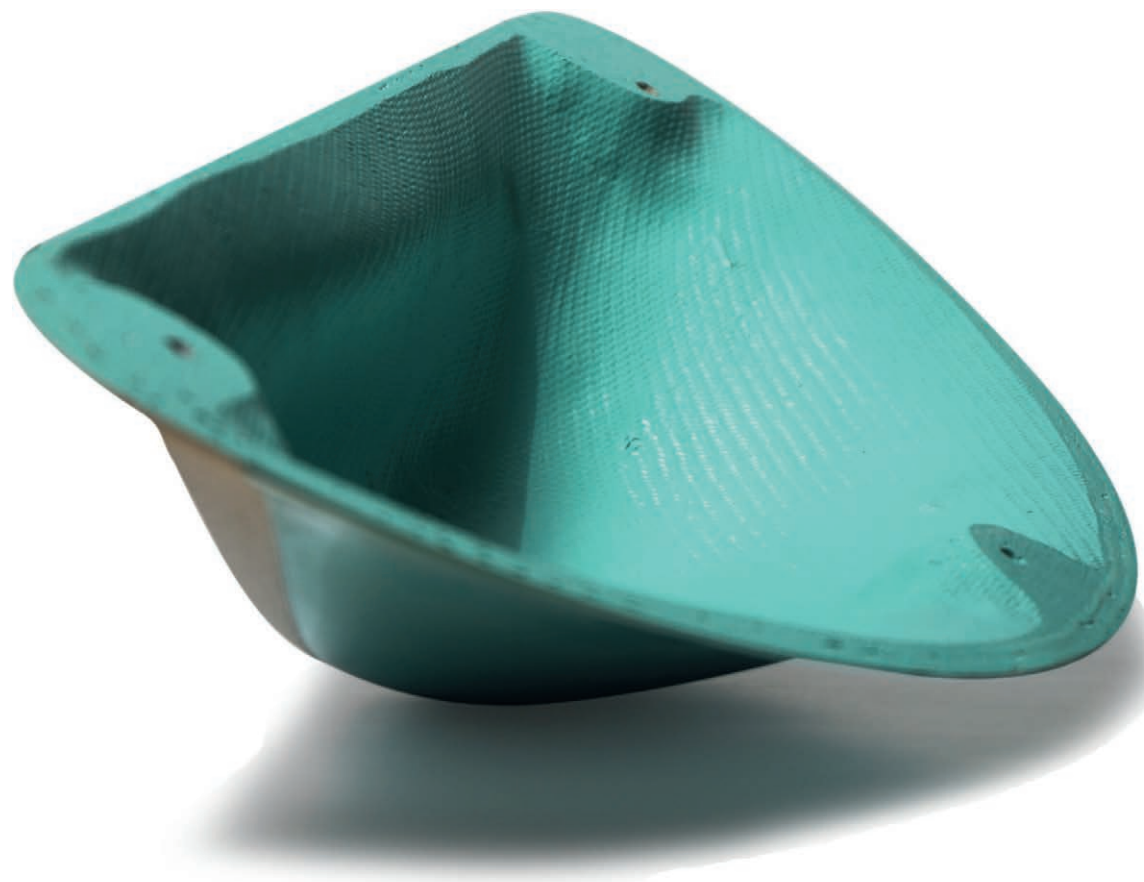

Our new super light MACROS series, specially coated for maximum grip: Built from high-performance composite, they're extremely durable, yet light and easy to handle. Rumour has it they can be overrun with a car and come out fully intact.