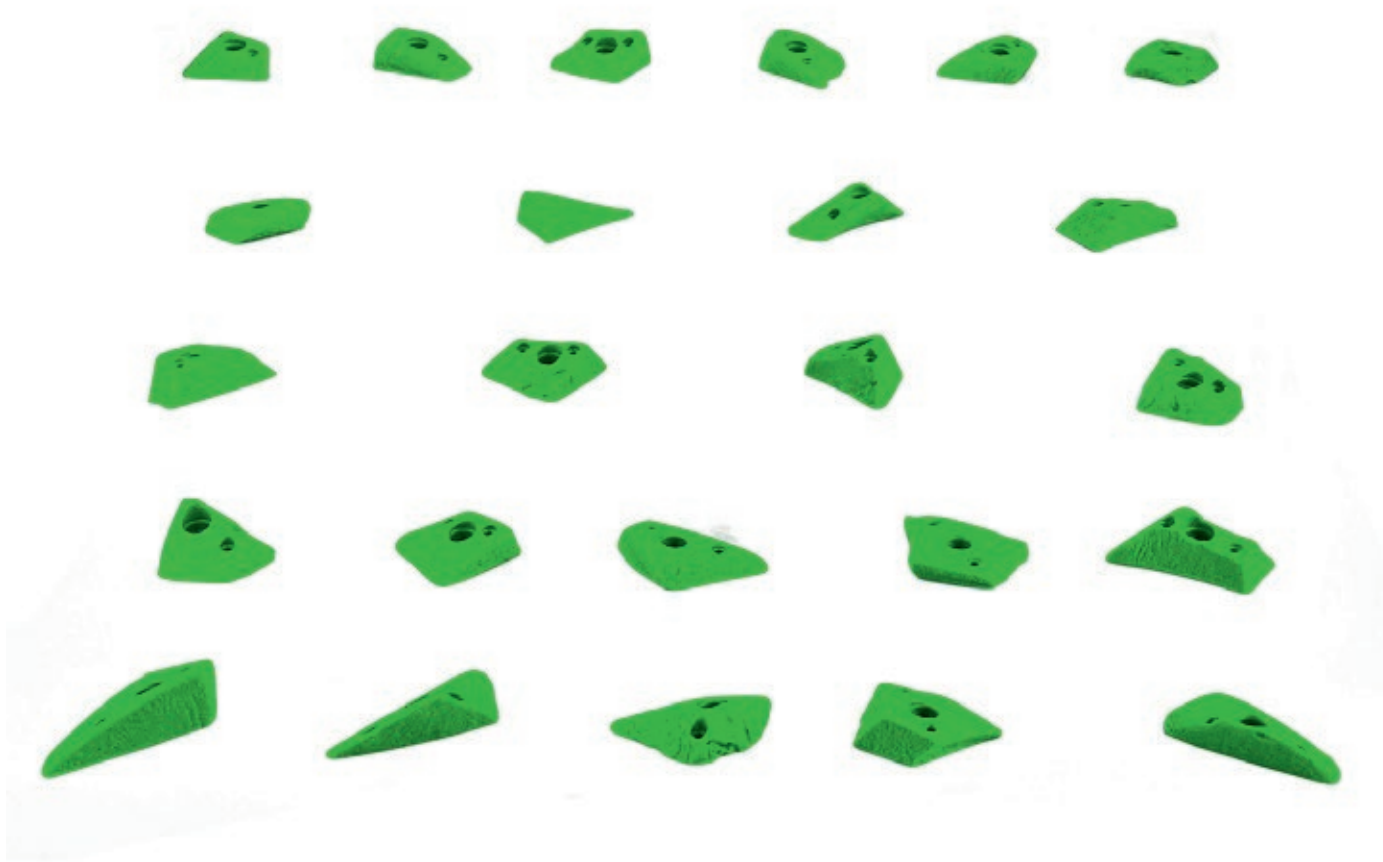

TINY CRUSHER 2

XS

24 pieces

Scale: 7 cm