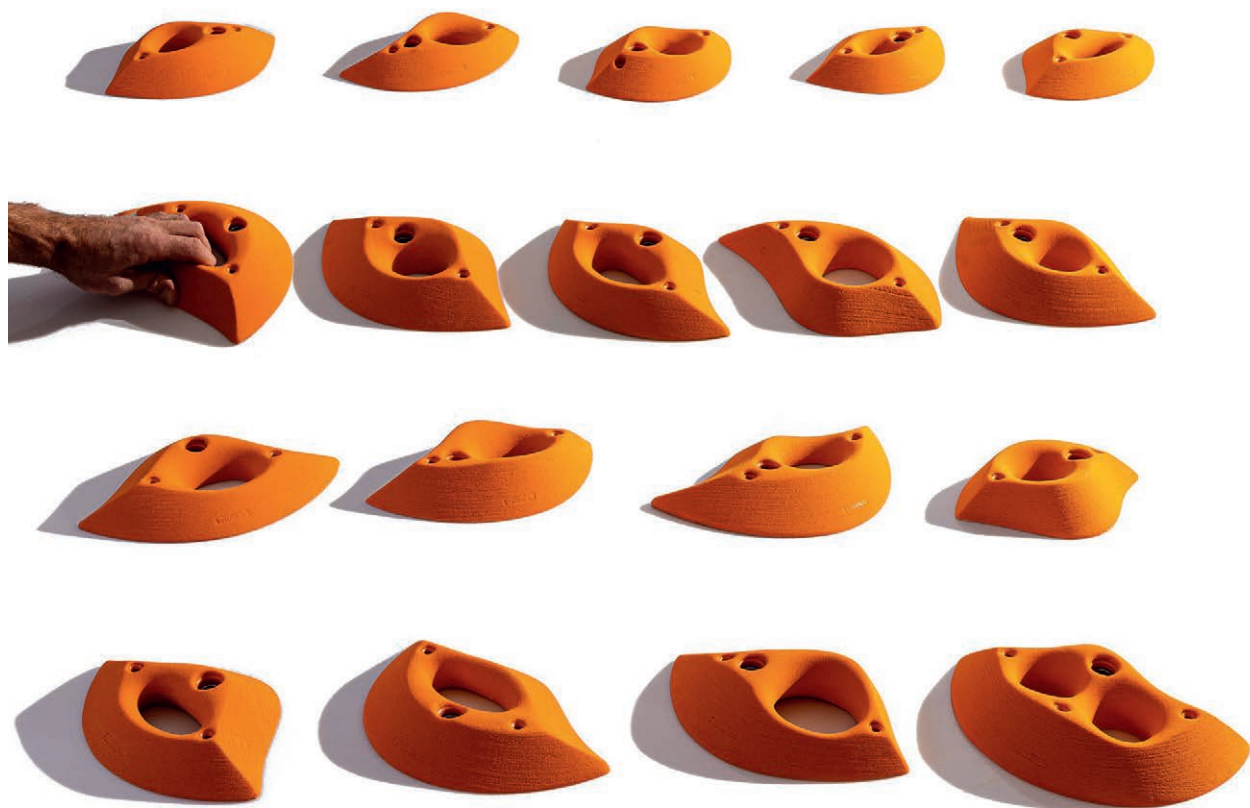

DESERT WIND 3