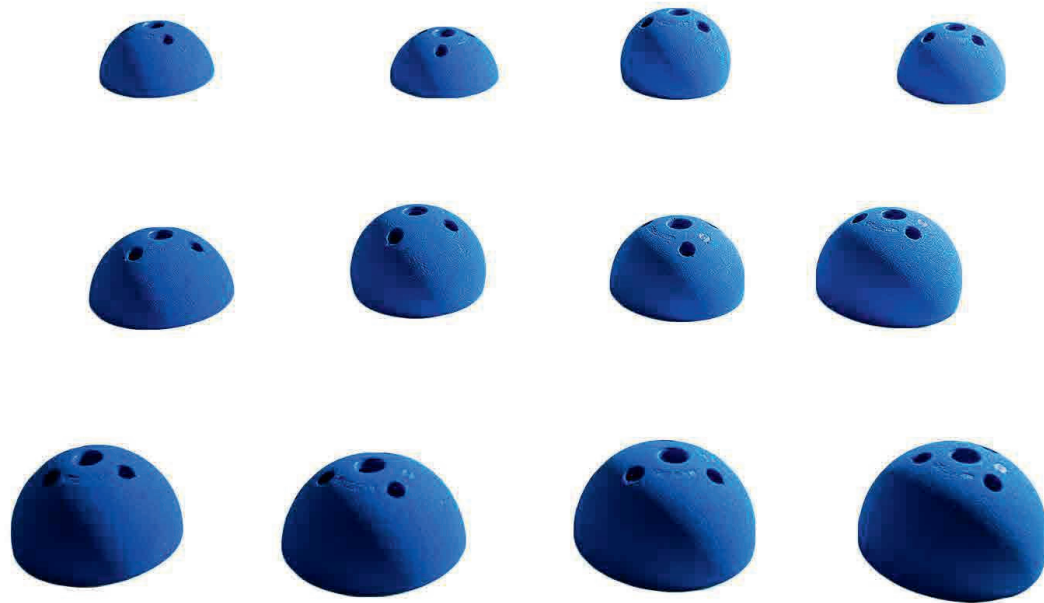

24 pieces

Scale: 7 cm

WOKS 8

S-M

12 pieces

Scale: 7 cm

GATEWAY

GATEWAY 1