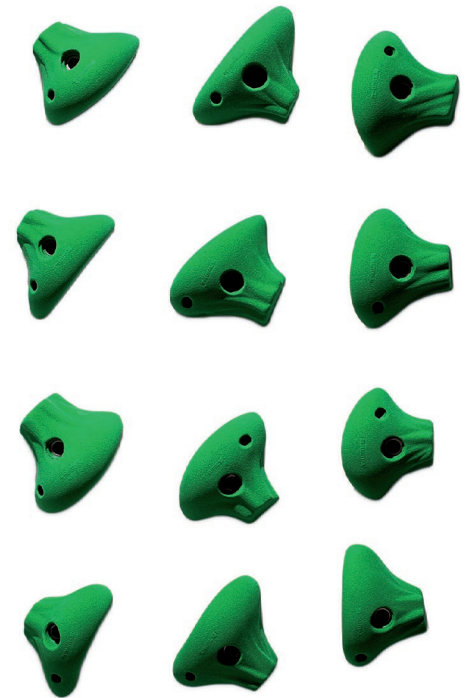

Scale: 7 cm

RAIN FOREST 3

M

12 pieces

Scale: 7 cm

RAIN FOREST 4

S

12 pieces