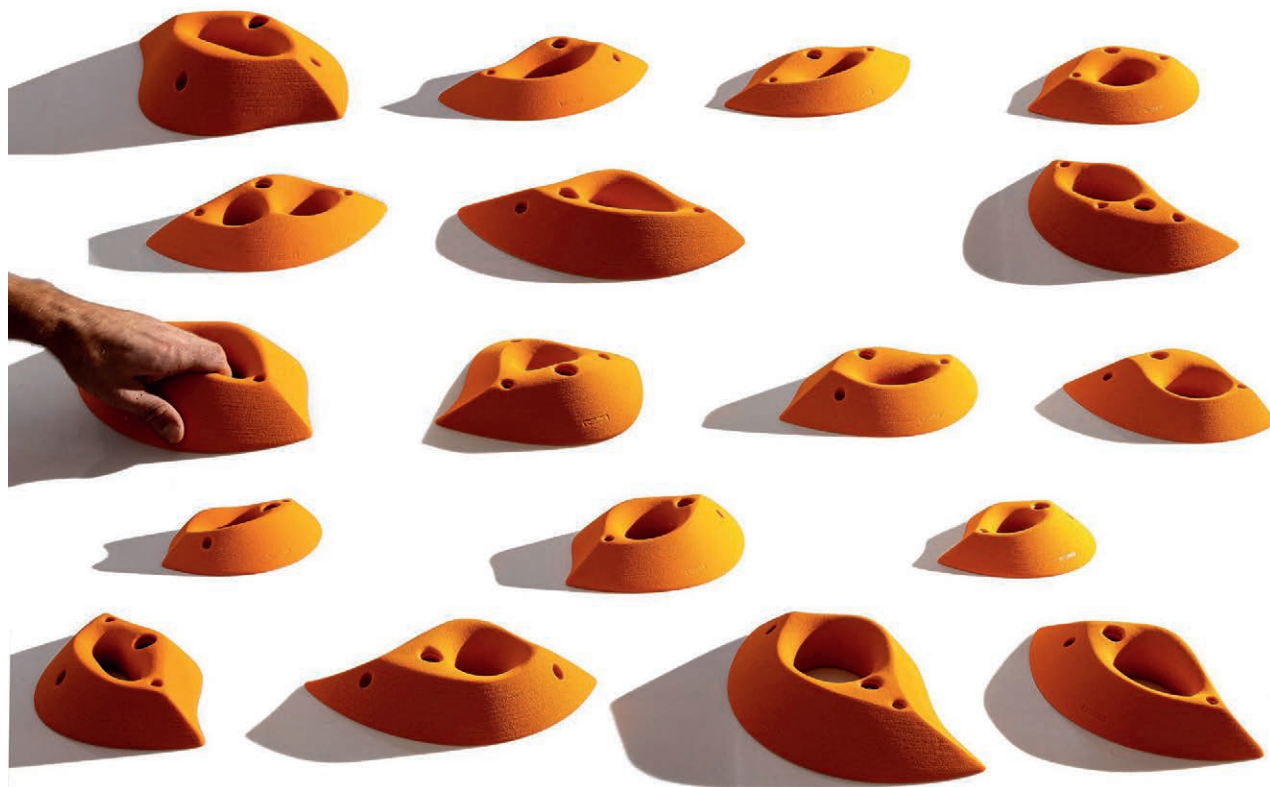

L

6 pieces

Scale: 7 cm

The image features four red, curved, aerodynamic components, possibly airfoils or turbine blades, arranged vertically against a black background. Each component has a central hole and several smaller holes along its length. The components are slightly worn, with some white scuffing visible on their surfaces. The top component is the most upright, while the bottom one is the most horizontal. The text "DESERT WIND" is positioned in the upper right quadrant of the image.

DESERT WIND

DESERT WIND

XXL

18 pieces

Scale: 7 cm

DESERT WIND 2

L

18 pieces