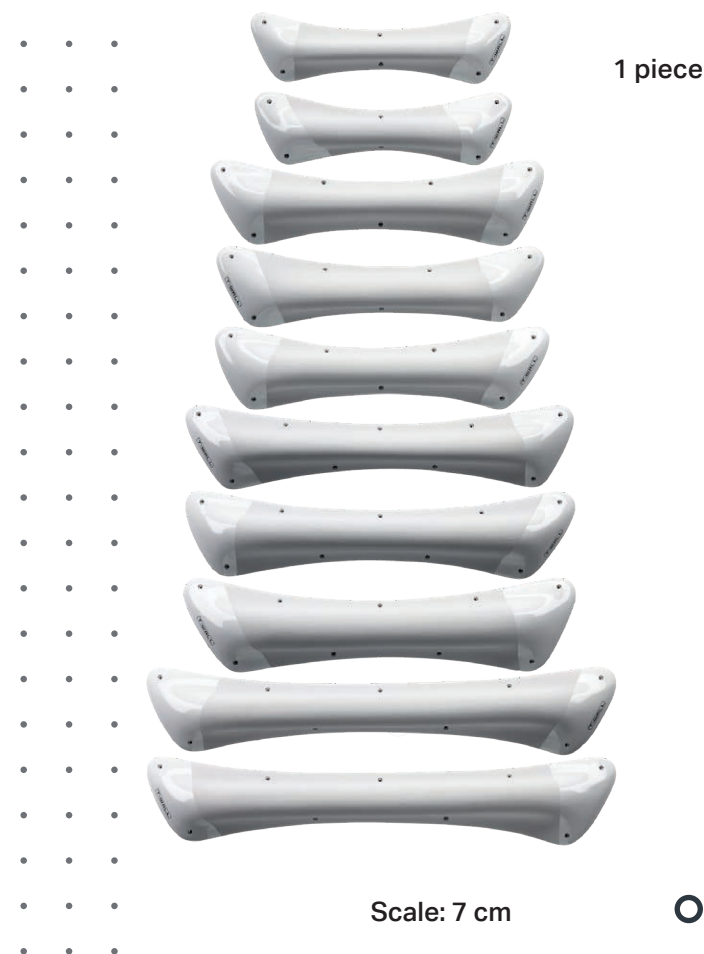

Art.-No.: 300 803

Art.-No.: 300 804

Art.-No.: 300 805

Art.-No.: 300 806

T-WALL

BONES

BONES

NORTHERN LIGHTS

NORTHERN LIGHT 1

1 piece

Scale: 7 cm

NORTHERN LIGHT 2

1 piece

Scale: 7 cm

NORTHERN LIGHT 3

1 piece